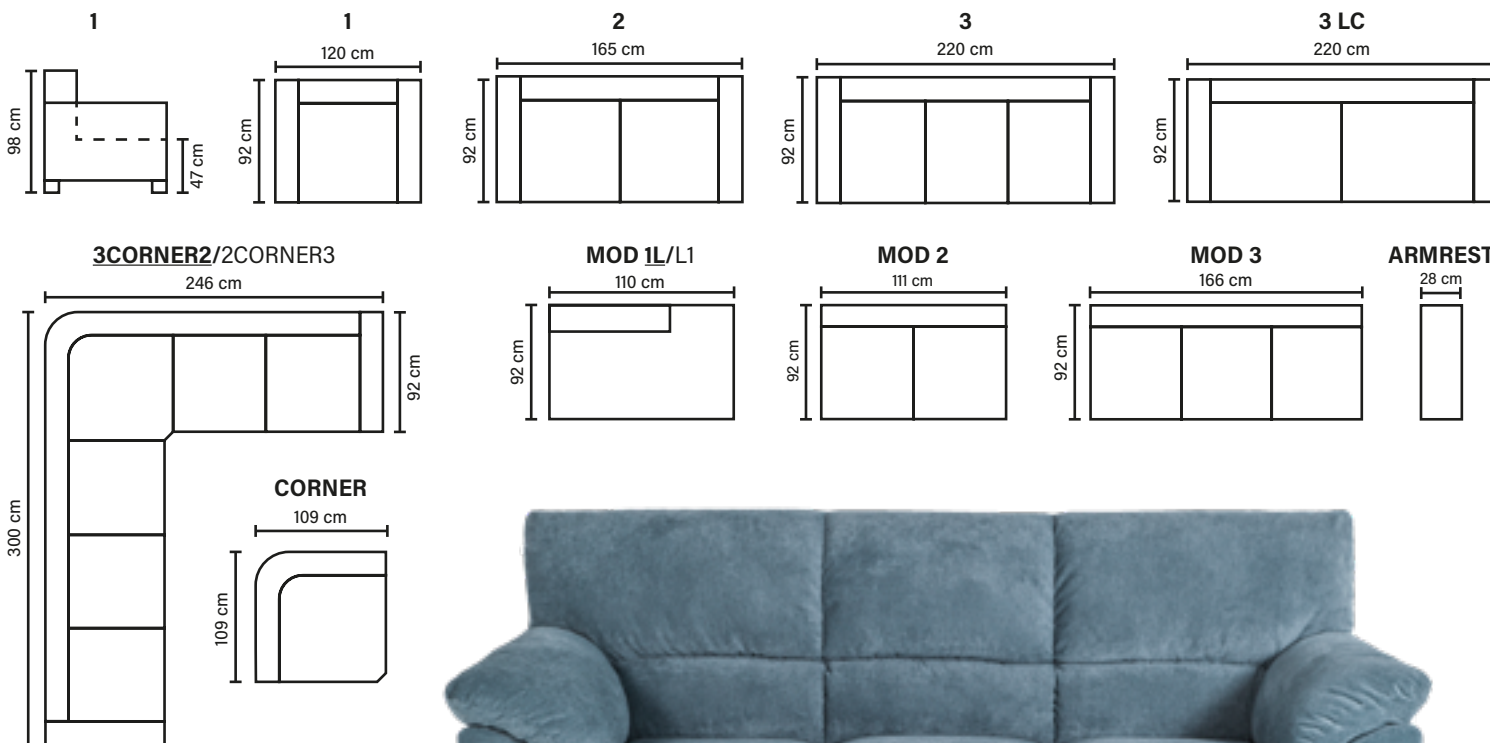

Another word for
comfort

REGULAR PIECES

(All measurements are approximate)

SEAT
HR foam 35kg
+ ERX foam 40kg covered with 200g fiber

BACK
Siliconized polyester fiber

ARMREST
Siliconized polyester fiber

FRAME
Plywood + wood
No-Sag springs

LEGS
Standard legs: wooden
6 color options:
black / dark brown / walnut / oak / beech / white

Standard leg: 34
H 6 cm

Available in fabrics & leathers