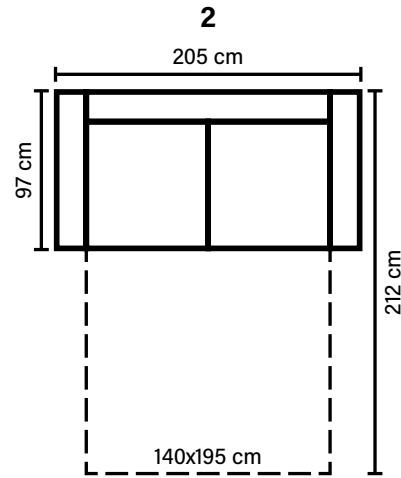

DESIGNED BY HEIKKI TOROPAINEN

sofa bed **ALBA**

Compact yet elegant and comfortable sofa bed.

Elegantly compact

COMBINATIONS

Choose from available sofa models.
All measurements are approximate.
Measured with standard armrest D.

Available in fabrics & leathers

SEAT
HR foam 35 kg
covered with 200 g fiber

BACK
Foam 25 kg covered
with 200 g fiber

ARMREST
Foam 25-30 kg

FRAME
Plywood + wood

MATTRESS
Standard: Bonnell
Optional: Pocket or Memory

ARMREST AND LEG OPTIONS

<p>20 cm D Standard</p>	<p>13 cm B Optional</p>
<p>Leg: 35 wooden height 6 cm</p>	<p>Leg: 34 wooden height 6 cm</p>