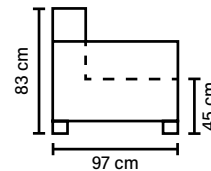

DESIGNED BY HEIKKI TOROPAINEN

sofa bed **ALBA**

Compact yet elegant and comfortable sofa bed.

Elegantly compact

COMBINATIONS

Choose from available sofa models.
All measurements are approximate.
Measured with standard armrest D.

ARMREST AND LEG OPTIONS

<p>20 cm D Standard</p>	<p>13 cm B Optional</p>
<p>Leg: 35 wooden height 6 cm</p>	<p>Leg: 34 wooden height 6 cm</p>