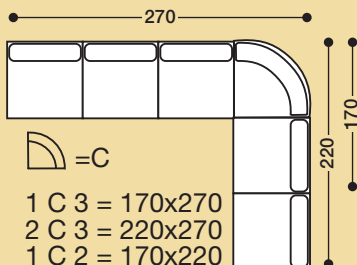

88

142

190

90

44

90

2 PED 83x185x6

3 PED 133x185x6

USA PED 133x198x12
SPRING MATTRESS

1 C 3 = 170x270

2 C 3 = 220x270

1 C 2 = 170x220

Original-Huonekalu Oy